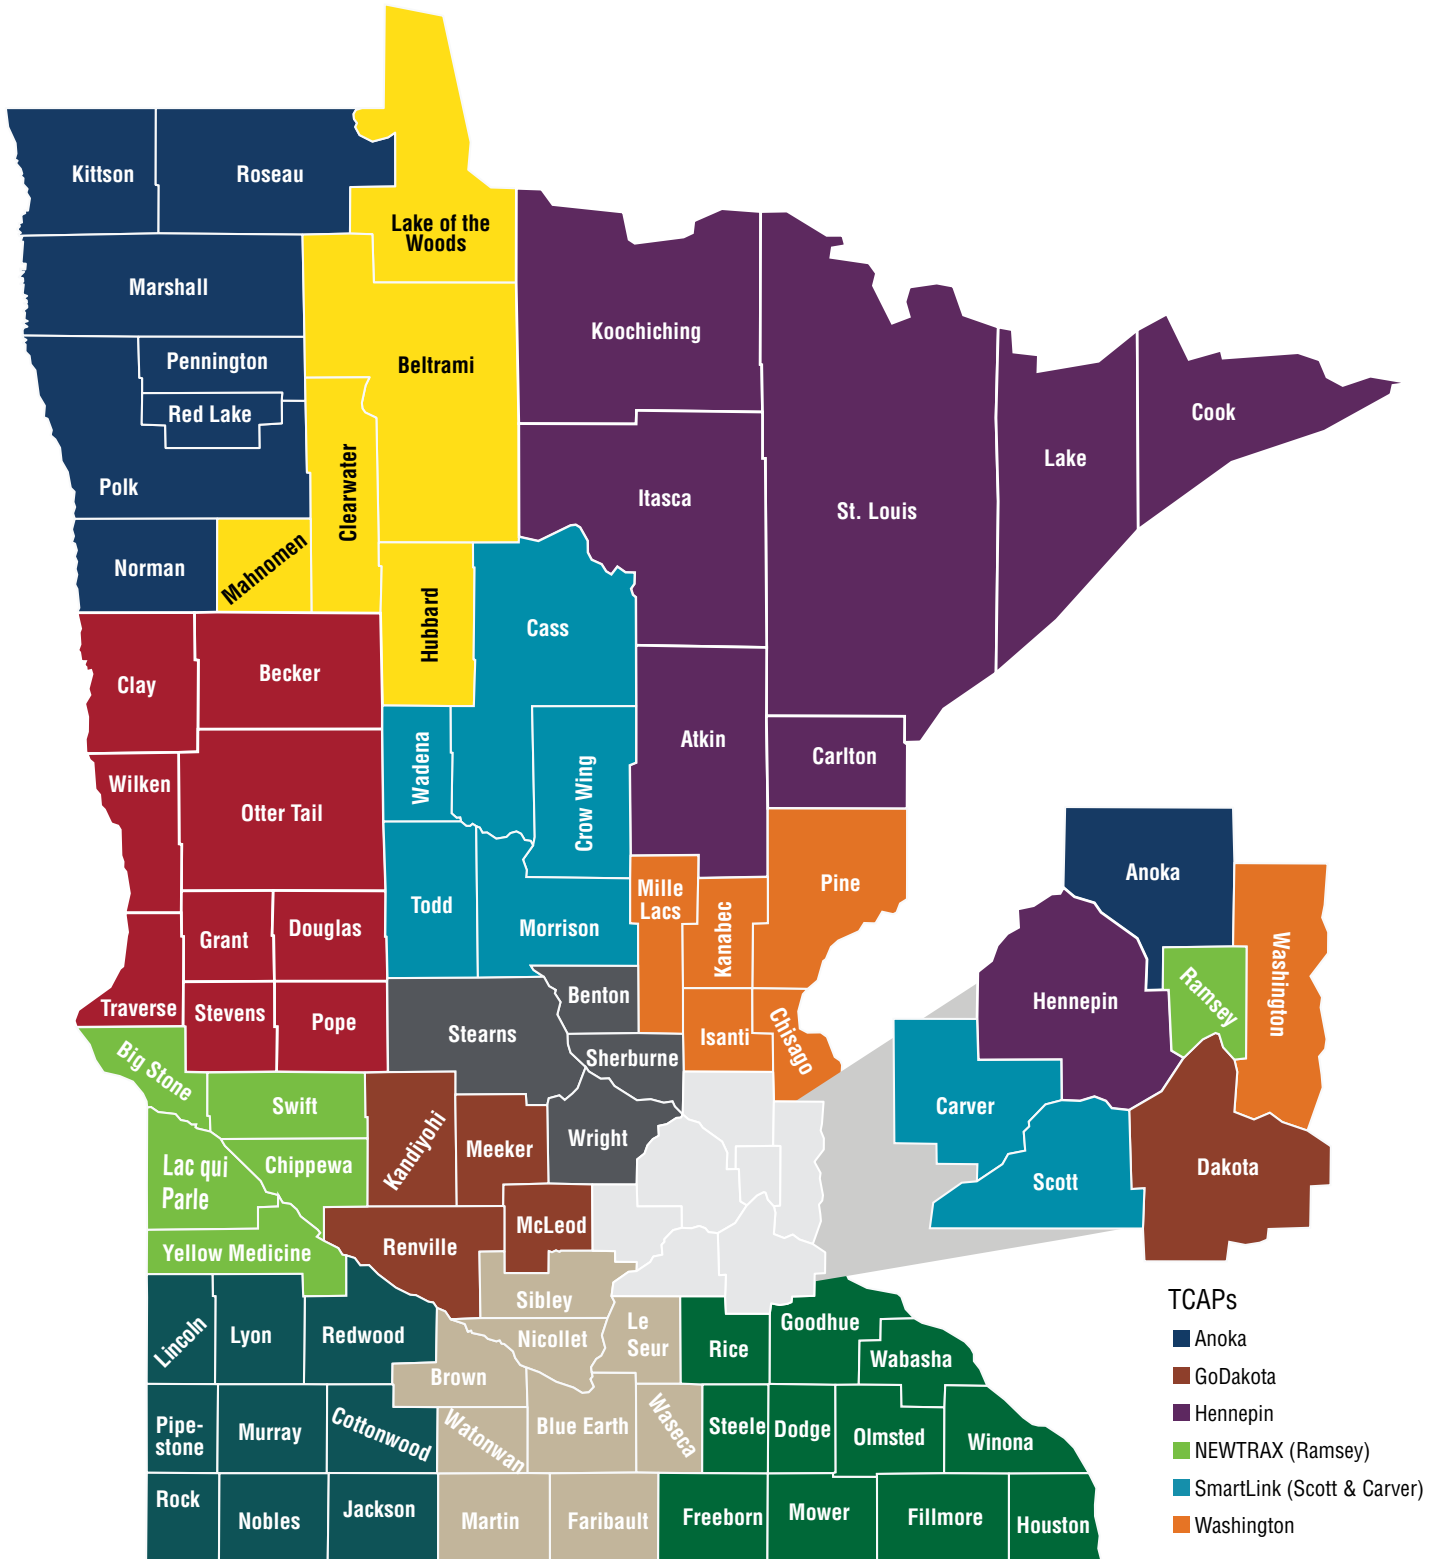

# Regional Transportation Coordinating Councils & Transit Coordination Assistance Projects

## LEGEND

### RTCCs

- Region 4\*
- Region 5
- Region 6W
- Arrowhead
- Connect Central
- East Central
- Headwaters\*
- Mid-Minnesota
- Northwest
- Southwest Minnesota

### TCAPs

- Anoka
- GoDakota
- Hennepin
- NEWTRAX (Ramsey)
- SmartLink (Scott & Carver)
- Washington

\*(currently not active)