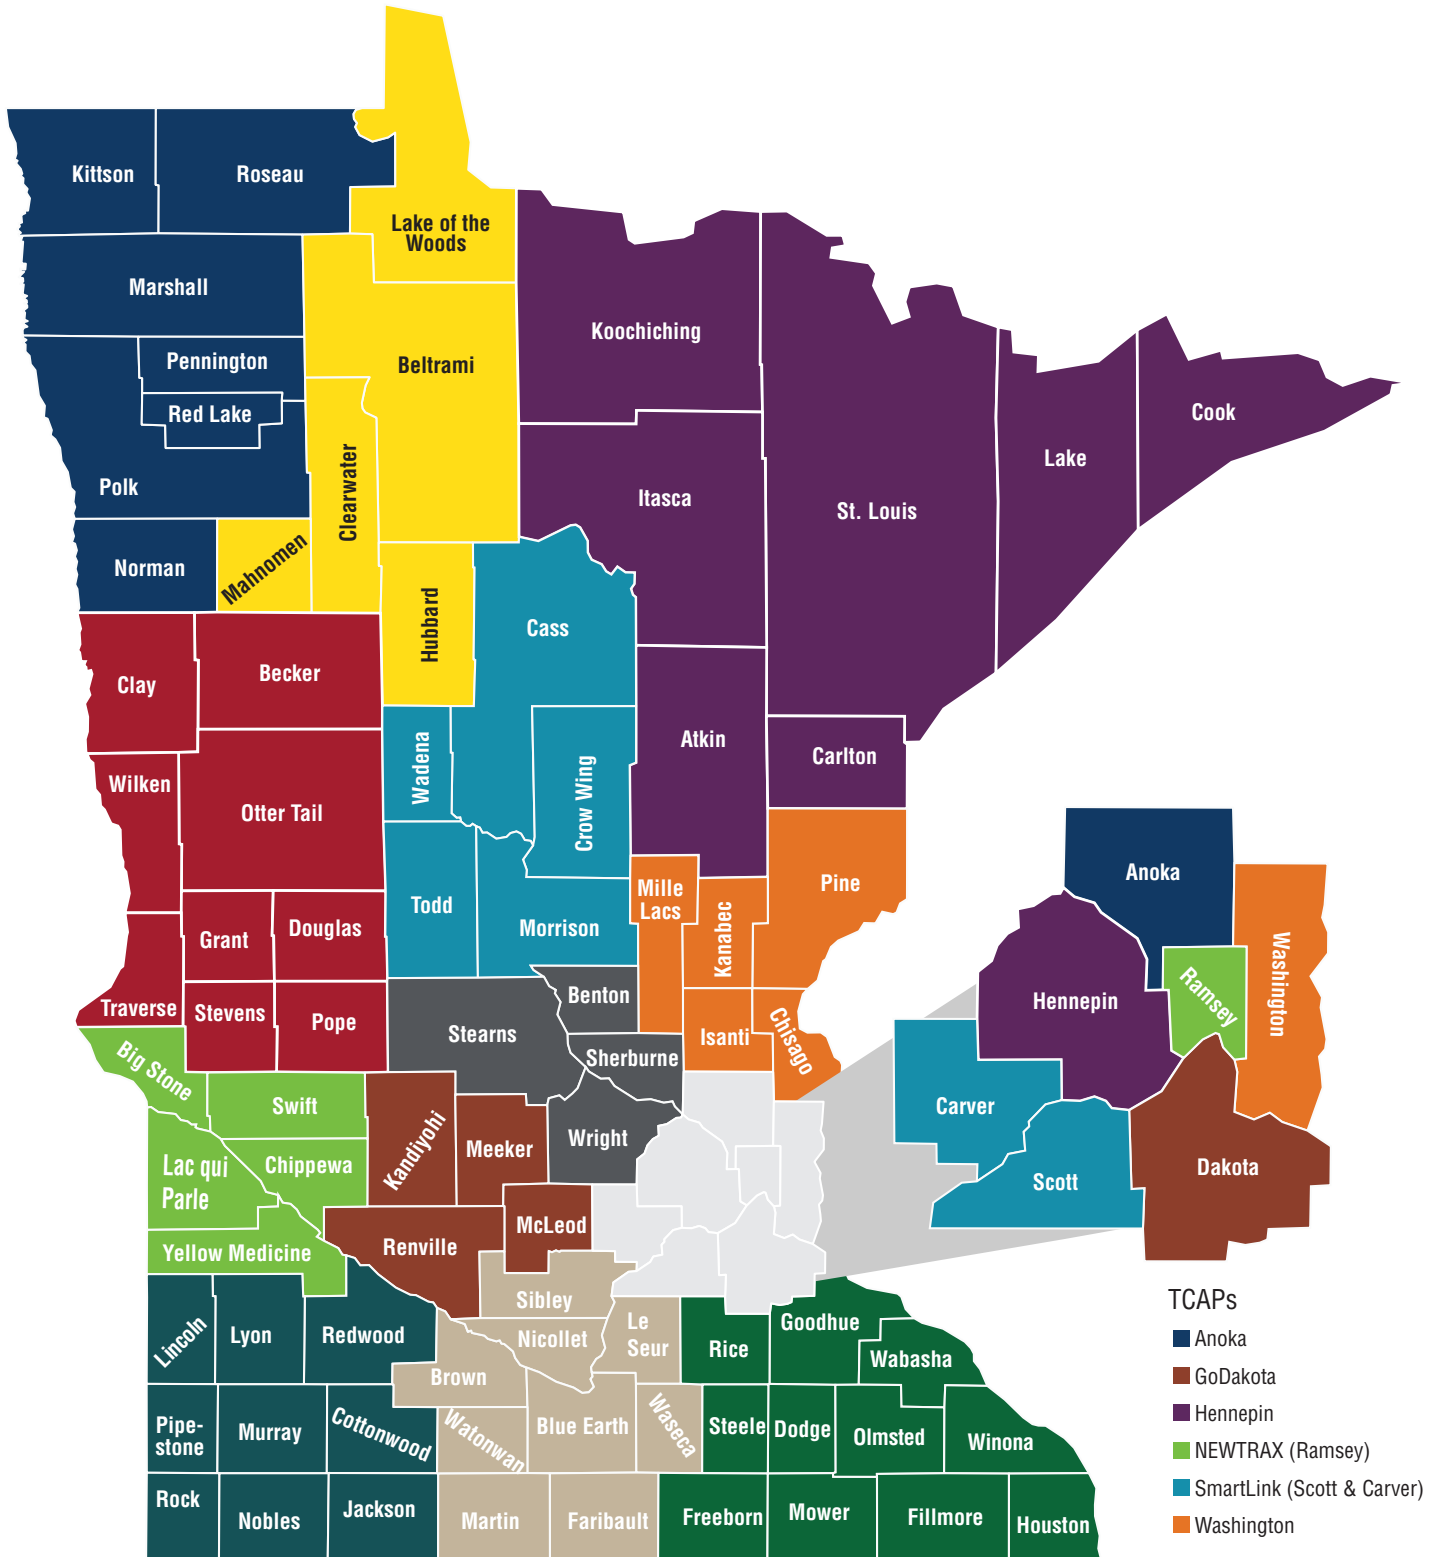

Regional Transportation Coordinating Councils & Transit Coordination Assistance Projects

LEGEND

RTCCs

- Region 4*
- Region 5
- Region 6W*
- Arrowhead
- Connect Central*
- East Central
- Headwaters
- Mid-Minnesota

TCAPs

- Anoka
- GoDakota
- Hennepin
- NEWTRAX (Ramsey)
- SmartLink (Scott & Carver)
- Washington

- Northwest
- Southwest Minnesota

*(currently not active)